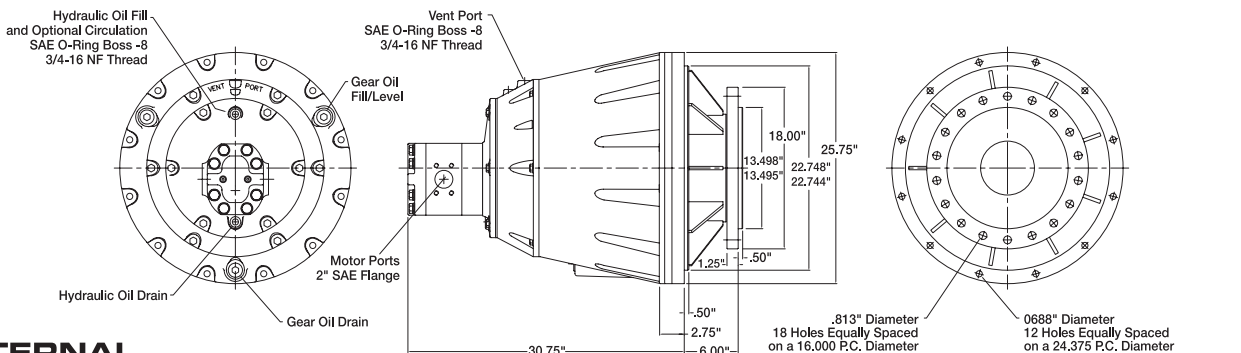

LANTEC® Hydraulic Planetary Drives include a hydraulic motor, a spring-applied hydraulic-released multidisc brake and three planetary reductions driving the output flange. This rugged, compact, completely sealed drive package can be mounted horizontally or vertically. LANTEC Hydraulic Planetary Drives are designed and manufactured to provide years of reliable, trouble-free operation with only routine maintenance.

Model Number	Output Torque		Output Speed R.P.M.	Overall Reduction
	lb.in.	Nm		
D540	539,142	60,915	14.5	138.28:1
D541	403,400	45,578	19.2	103.46:1
D542	279,946	31,629	27.5	71.80:1

Performance based on a hydraulic volume of 120 gpm [454 l/min] at 2800 psi [193 bar] (2500 psi [172 bar] running)