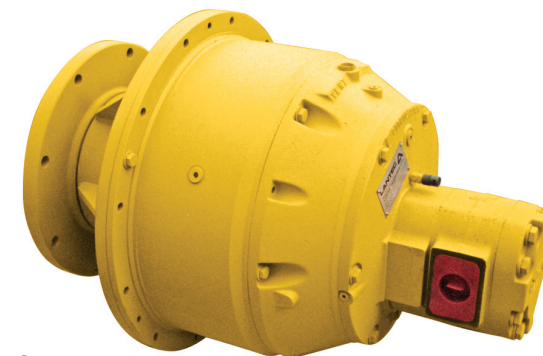

LANTEC® Hydraulic Planetary Drives include a hydraulic motor, a spring-applied hydraulic-released multidisc brake and three planetary reductions driving the output flange. This rugged, compact, completely sealed drive package can be mounted horizontally or vertically. LANTEC Hydraulic Planetary Drives are designed and manufactured to provide years of reliable, trouble-free operation with only routine maintenance.