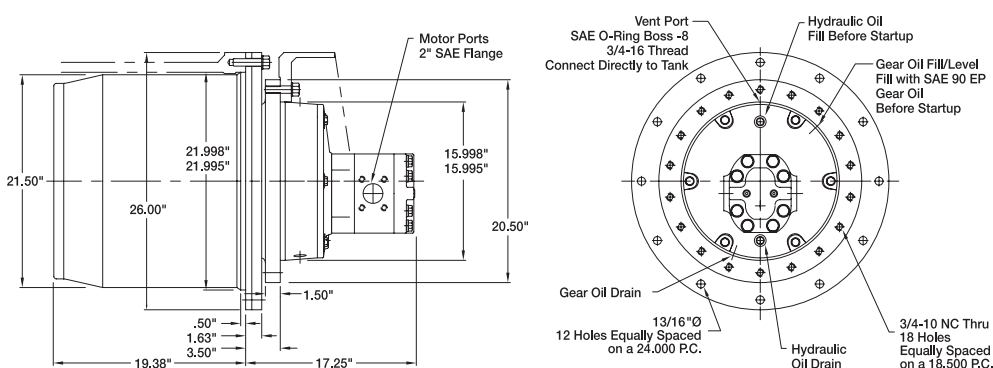

LANTEC® Hydraulic Planetary Drives include a hydraulic motor, a spring-applied hydraulic-released multidisc brake and three planetary reductions driving the output flange. This rugged, compact, completely sealed drive package can be mounted horizontally or vertically. LANTEC Hydraulic Planetary Drives are designed and manufactured to provide years of reliable, trouble-free operation with only routine maintenance.

Options:

Hydraulic Motors:

- The standard motor is available with various gear widths providing a wide range of torque and speed combinations.
- Gear, vane or piston motors are available to meet performance requirements and match existing hydraulic systems.
- Drives can be supplied less hydraulic motor but with S.A.E. B, C, or D motor mount.

Brake:

- Effective in one rotation or with brake effective both rotations
- Operation: Automatic, manual or both
- Static and dynamic rating
- No brake

Gear Reductions:

- Reductions other than those shown below

Output:

- Flange
- Shaft: Splined, keyed or tapered

Speeds:

- Two-speed

Other options are available. For optimum performance in your operating conditions, please consult with the TWG/LANTEC Engineering Staff for accurate evaluation of all options and specifications.

Model Number	Output Torque		Output Speed R.P.M.	Overall Reduction
	lb.in.	Nm		
D540	539,142	60,915	14.5	138.28:1
D541	403,400	45,578	19.2	103.46:1
D542	279,946	31,629	27.5	71.80:1

Performance based on a hydraulic volume of 120 gpm [454 l/min] at 2800 psi [193 bar] (2500 psi [172 bar] running)

Contact a TWG sales representative about other available configurations.

As a leader in product innovation, TWG is committed to the ongoing improvement of its equipment. TWG reserves the right to make changes to our products without notice.

LANTEC® is a registered brand of TWG, a global leader in standard and engineered winch, gearbox and electronic monitoring systems.

TWG CANADA / LANTEC®
19350 – 22nd Ave
Surrey, B.C. V3S 3S6
Phone: 604-547-2100
Fax: 604-547-2147

TWG
PO Box 1130
Jenks OK 74037-1130 USA
Phone: 918-298-8300
www.team-twg.com